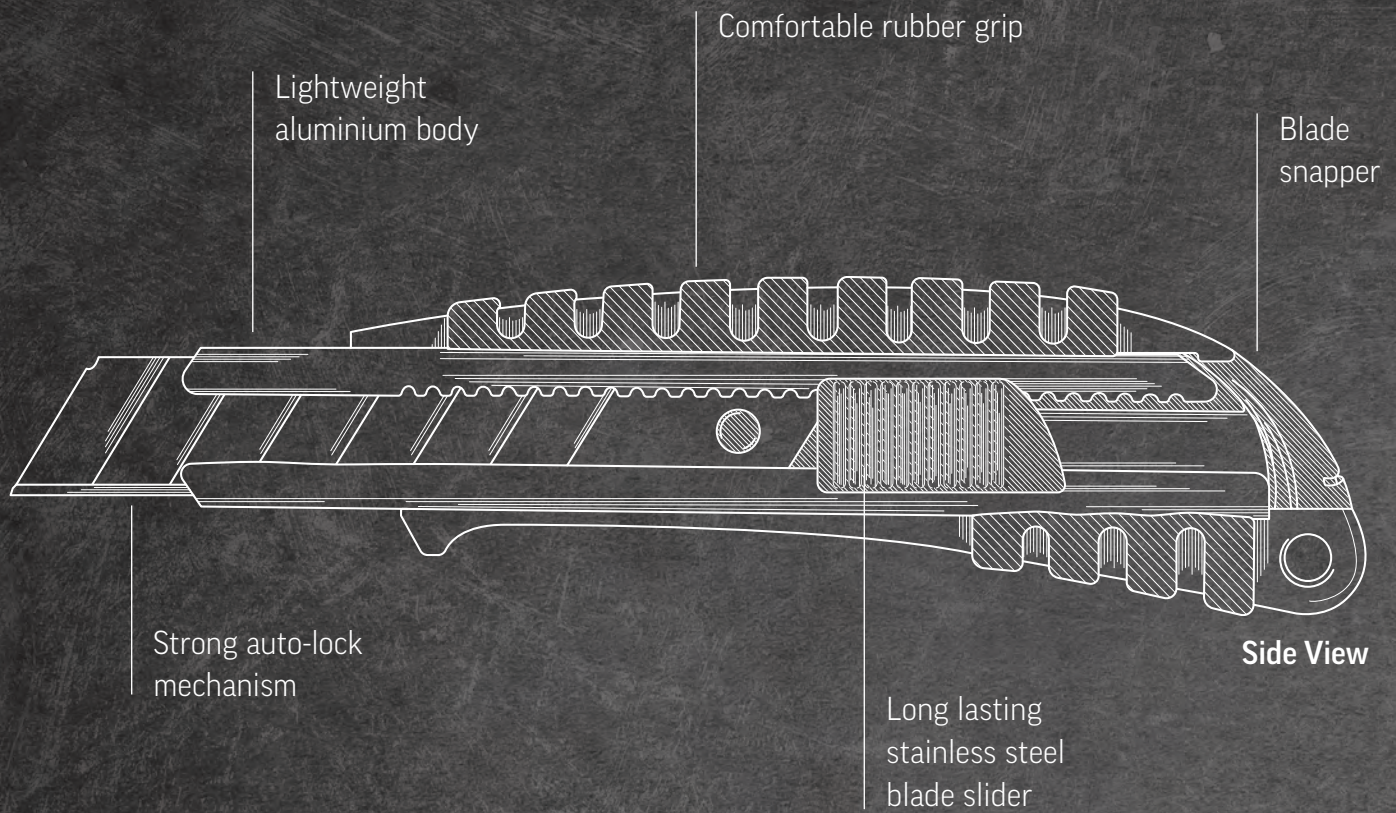

XI PREMIUM BLADES

XI PREMIUM **TiN** COATED
8X LONGER LASTING

XI PREMIUM SILVER
4X LONGER LASTING

SNAP CUTTERS

Sterling[®]

ZEBRA AUTO-LOCK CUTTER

COMMANDER AUTO-LOCK 25MM CUTTER

- Extra heavy duty 25mm cutter with strong auto-lock system for fast, safe blade adjustments
- All metal construction is durable and strong
- Ribbing on body for secure grip
- Metal clip and blade snapper on back of cutter
- Wider and thicker 0.7mm blade reduces flex in heavy cutting
- See pg. 28 for blade selection guide