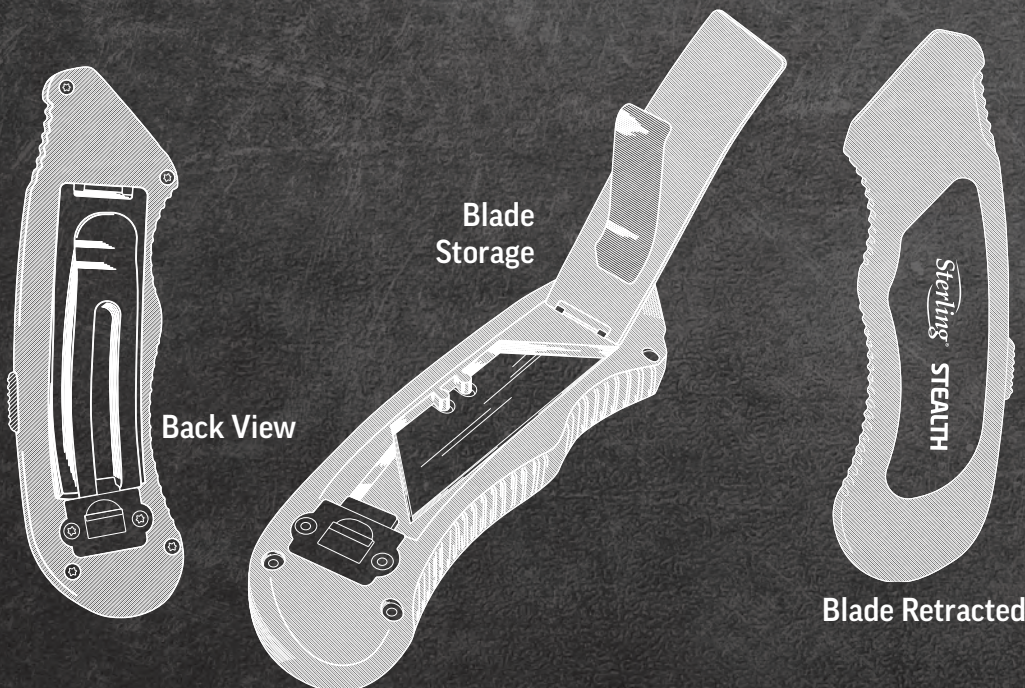

KNIVES

Sterling[®]

STEALTH AUTO-LOADING POCKET KNIFE

Secure quick-flip
blade change

Slide-lock
retractable blade

Comfortable
shaped grip

Side View

Automatic
blade loading

Five blade storage
compartment

The most compact
auto-loading knife

Back View

Blade
Storage

Blade Retracted

STEALTH AUTO-LOADING SLIDING POCKET KNIFE

- Automatic blade loading
- Slide-lock retractable blade
- Quick-flip blade change function
- Comfortable shaped grip
- 5 blade storage compartment
- See pg. 16 for blade selection guide

CODE	PACKAGING	BOX QTY	CTN QTY
3031	Carded	30	5

AUTO-LOADING RUBBER GRIP RETRACTABLE KNIFE

- 5 blade magazine automatically re-loads new blades
- Front-loading with safety button allows used blades to be removed or turned around without opening knife body
- Easy blade loading reduces accidents
- Heavy duty all metal construction with smooth reliable mechanism
- Unique, ergonomic shape for superior grip & control
- All metal mechanisms - metal springs and slides
- See pg. 16 for blade selection guide