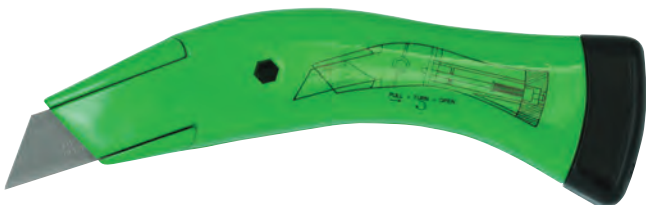

ULTRA-GRIP RETRACTABLE KNIFE

- The most popular Sterling retractable knife
- Ribbed body for improved hand grip with gloves
- Die cast zinc construction for longer life
- Ergonomic shape fits all size hands
- Large overlap above and below blade to prevent injuries
- Holsters available. See pg. 124
- See pg. 16 for blade selection guide

CODE	PACKAGING	BOX QTY	CTN QTY
1117-1	Carded with Holster	6	36

SHARK FIXED KNIFE

- Spare blade storage inside handle
- Easy dial for fast blade changes
- Comfortable shape fits hand easily
- Spring opening action
- Ribbing for extra grip
- Magnet holds blade for easy blade change
- Available in displays of 12
- Holsters available See pg. 124
- See pg. 16 for blade selection guide

CODE	PACKAGING	BOX QTY	CTN QTY
105-2	Carded	6	60
105-2H	In Holster	12	48

QUICK-CHANGE FIXED KNIFE

- Ergonomic 'bent' style for more leverage on heavy cutting jobs
- Fast and easy blade changes with pull back and twist end cap
- Double notches to hold blade securely and reduce wear
- Comes with FREE holster
- See pg. 16 for blade selection guide