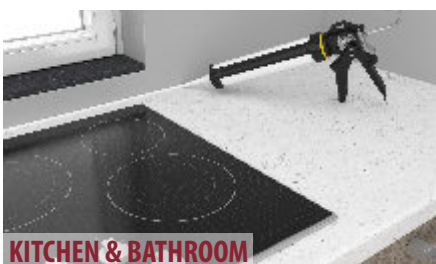

ROOF & GUTTER

FEATURES & BENEFITS

- Roof & gutter
- Kitchen & bathroom
- Glass & glazing
- Mould resistant
- UV resistant
- Food safe

KITCHEN & BATHROOM