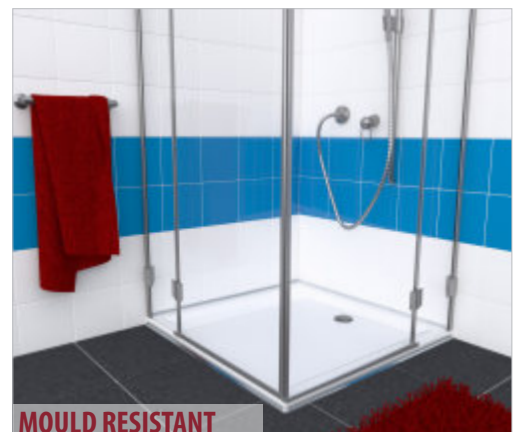

FEATURES & BENEFITS

- Roof & gutter
- Kitchen & bathroom
- Glass & glazing
- Mould resistant
- UV resistant
- Food safe

KITCHEN & BATHROOM

INTERIOR & EXTERIOR

ROOF & GUTTER

Colour	Size	Item Code	Matching Colorbond
Clear	300 mL	121662	NA
Brilliant white	300 mL	121661	White haven
Titanium	300 mL	127785	Surf mist
Alabaster	300 mL	121671	NA
Ivory	300 mL	121664	Classic cream
Beige	300 mL	121663	Paperbark
Stone	300 mL	121669	Gully
Taupe	300 mL	127786	Jasper
Grey	300 mL	121665	Dune
Misty grey	300 mL	144928	NA
Cement grey	300 mL	131649	NA
Medium grey	300 mL	131648	NA
Dark grey	300 mL	121666	Windspray
Aluminium	300 mL	121660	Citi
Pewter	300 mL	121667	Woodland grey
Charcoal	300 mL	121668	Monument
Black	300 mL	121995	Night sky
Moss green	300 mL	144558	Cottage green