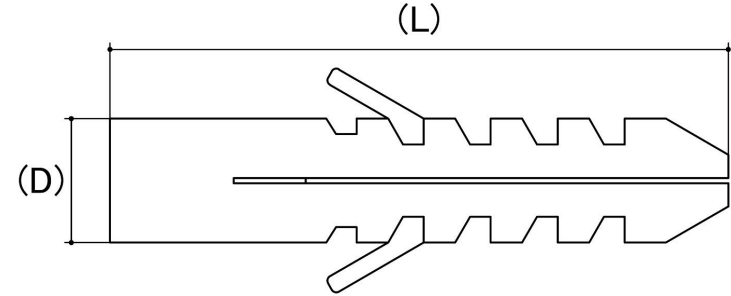

## Grey Universal Wallplug

**Head Style:** No Head

**Material:** Nylon

**Material Finish:** Nylon

**Corrosion Protection Level:** Ultimate

**Internal External:** External

Size	Length (L) (mm)	Drill Hole Size (mm)	To Suit Screw Sizes	Colour	sku (Part Number)
M5	25	5	5g,7g	Grey	65WPN525
M6	30	6	6g,9g	Grey	65WPN630
M7	35	7	9g,12g	Grey	65WPN735
M8	40	8	14g,16g	Grey	65WPN840
M10	50	10	M8 Coach Screw	Grey	65WPN1050
M12	60	12	M10 Coach Screw	Grey	65WPN1260