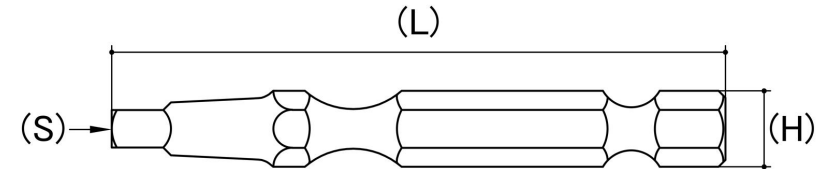

Disclaimer: Images are for illustrative purposes.

Square Driver Bit

Series: Impax

Drive Type: Square

Product Brand: Hobson Engineering

Magnetised: Yes

Material: Alloy Tool Steel Black

System Of Measurement: Imperial

Size (S)	Length (L) (mm)	Hex Size (H) (inches)	Driver Bit Style	sku (Part Number)
SQ1	50	1/4	Power	11S150IH
SQ2	50	1/4	Power	11S250IH
SQ2	100	1/4	Power	11S2100IH
SQ2	150	1/4	Power	11S2150IH
SQ3	50	1/4	Power	11S350IH
SQ3	100	1/4	Power	11S3100IH
SQ3	150	1/4	Power	11S3150IH