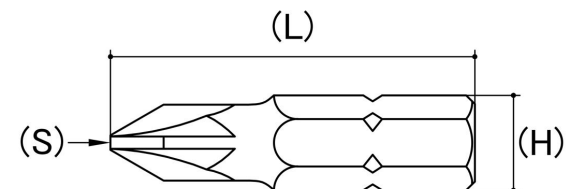

Disclaimer: Images are for illustrative purposes.

Pozi Driver Bit

Series: Standard

Drive Type: Pozi

Product Brand: Alpha

Magnetised: Yes

Material: Alloy Tool Steel

System Of Measurement: Imperial

Size (S)	Length (L) (mm)	Hex Size (H) (inches)	Driver Bit Style	sku (Part Number)
PZ1	50	1/4	Power	11PZ150A
PZ1	75	1/4	Power	11PZ175A
PZ1	150	1/4	Power	11PZ1150A
PZ2	25	1/4	Insert	11PZ225A
PZ2	50	1/4	Power	11PZ250A
PZ2	75	1/4	Power	11PZ275A
PZ2	89	1/4	Power	11PZ289A
PZ2	120	1/4	Power	11PZ2120A
PZ2	150	1/4	Power	11PZ2150A
PZ3	25	1/4	Insert	11PZ325A
PZ3	50	1/4	Power	11PZ350A
PZ3	75	1/4	Power	11PZ375A
PZ3	89	1/4	Power	11PZ389A
PZ4	32	1/4	Insert	11PZ432A