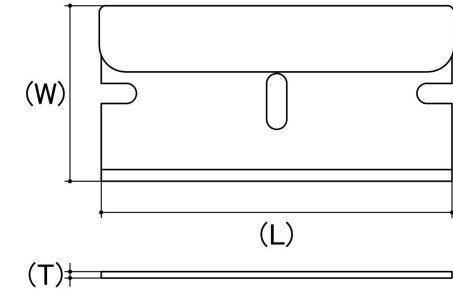

Disclaimer: Images are for illustrative purposes.

Razor Edge Scraper Blade

Brand: Sheffield

| Model | Blade Size (S) (mm) | Type | Length (L) (mm) | Width (W) (mm) | Thickness (T) (mm) | Blade Made In | sku (Part Number) |
|--------|------------------------|-------|--------------------|-------------------|-----------------------|---------------|----------------------|
| 30-101 | 39mm | Razor | 39 | 19.60mm | 0.24 | USA | 13B30101 |
| 30-112 | 39mm | Razor | 39 | 19.60mm | 0.24 | USA | 13B30112 |

Disclaimer:

Dimensional data and technical information was obtained from publically available sources and not acquired through standard agencies. It has been completed and compiled for reference purposes only; where discrepancies are found they are subject to change without notice. Bolt & Nut Australia makes no warranties or representations regarding the accuracy and validity of the compiled information and data. Contact the relevant standard authorities for accurate and detailed information.