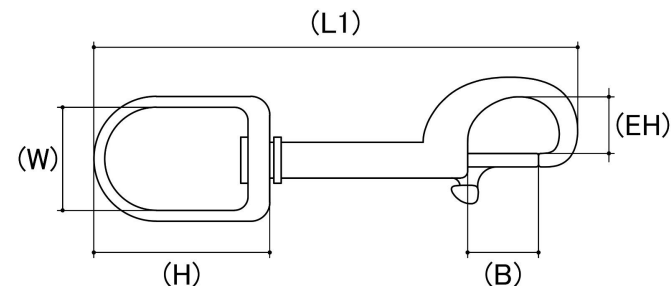

Disclaimer: Images are for illustrative purposes.

Swivel Eye Snap

Material: Stainless Steel

Class Grade: A4-70 G316

Corrosion Protection Level: Ultimate

Comments: This product range is not rated and has no markings. Breaking load information provided is to be used as a guide only

Size	Length L (1) (mm)	Height Overall (H) (mm)	Inside Eye Width (W) (mm)	Height Of Eye (EH) (mm)	Width Of Opening (B) (mm)	Breaking Load Kgs (Not Rated Guide only)	sku (Part Number)
		Nom	Nom	Nom	Nom	Nom	
12mm	76.00	21.00	11.00	12.00	7.50	204	62SESS1276M
19mm	90.00	24.00	18.00	19.00	8.50	480	62SESS1990M
25mm	97.00	24.00	23.00	25.00	10.00	550	62SESS2597M

Disclaimer:

Dimensional data and technical information was obtained from publicly available sources and not acquired through standard agencies. It has been completed and compiled for reference purposes only; where discrepancies are found they are subject to change without notice. Bolt & Nut Australia makes no warranties or representations regarding the accuracy and validity of the compiled information and data. Contact the relevant standard authorities for accurate and detailed information.