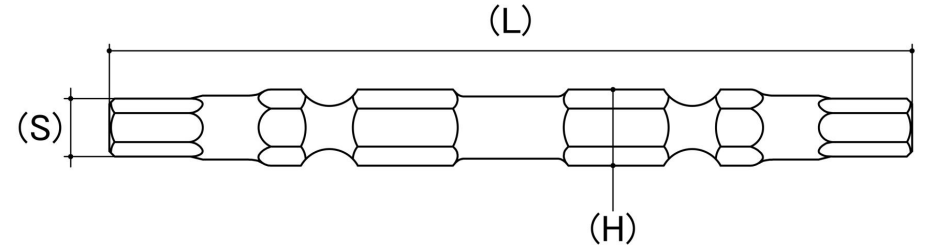

## Hex Double Ended Driver Bit

**Series:** ThunderMAX Impact

**Drive Type:** Hex

**Product Brand:** Alpha

**Magnetised:** Yes

**Material:** Alloy Tool Steel

**Finish:** Black Oxide

**System Of Measurement:** Metric

**Comments:** Heavy Duty: Designed for 18v Battery Power Tools

Size (S)	Length (L) (mm)	Hex Size (H) (inches)	Driver Bit Style	Sold in Packs of	sku (Part Number)
M5	65	1/4	Power	1	11HD565TMAC1

**Disclaimer:**