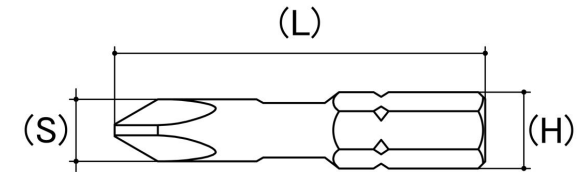

System Of Measurement: Imperial

Comments: Heavy Duty: Designed for 18v Battery Power Tools

Size (S)	Length (L) (mm)	Hex Size (H) (inches)	Driver Bit Style	Sold in Packs of	sku (Part Number)
PH1	25	1/4	Insert	2	11PH125TMAC2
PH1	25	1/4	Insert	10	11PH125TMAH
PH1	50	1/4	Power	1	11PH150TMAC1
PH1	50	1/4	Power	10	11PH150TMAH
PH1	75	1/4	Power	1	11PH175TMAC1
PH1	75	1/4	Power	10	11PH175TMAH
PH1	100	1/4	Power	1	11PH1100TMAC1
PH1	100	1/4	Power	10	11PH1100TMAH
PH1	150	1/4	Power	1	11PH1150TMAC1
PH1	150	1/4	Power	10	11PH1150TMAH
PH2	25	1/4	Insert	2	11PH225TMAC2
PH2	25	1/4	Insert	10	11PH225TMAH
PH2	50	1/4	Power	1	11PH250TMAC1
PH2	50	1/4	Power	10	11PH250TMAH
PH2	75	1/4	Power	1	11PH275TMAC1
PH2	75	1/4	Power	10	11PH275TMAH

Size (S)	Length (L) (mm)	Hex Size (H) (inches)	Driver Bit Style	Sold in Packs of	sku (Part Number)
PH2	92	1/4	Power	1	11PH292TMAC1
PH2	100	1/4	Power	1	11PH2100TMAC1
PH2	100	1/4	Power	10	11PH2100TMAH
PH2	150	1/4	Power	1	11PH2150TMAC1
PH2	150	1/4	Power	10	11PH2150TMAH
PH3	25	1/4	Insert	2	11PH325TMAC2
PH3	25	1/4	Insert	10	11PH325TMAH
PH3	50	1/4	Power	1	11PH350TMAC1
PH3	50	1/4	Power	10	11PH350TMAH