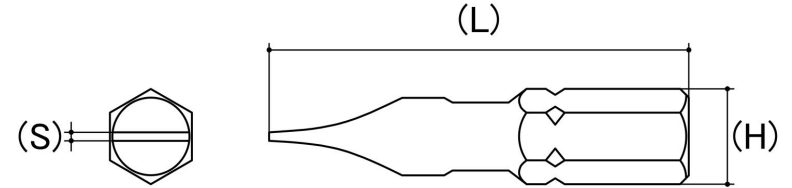

**Comments:** Heavy Duty: Designed for 18v Battery Power Tools

Size (S)	Length (L) (mm)	Hex Size (H) (inches)	Slot Width (SW) (mm)	Slot Depth (SD) (mm)	Driver Bit Style	Sold in Packs of	sku (Part Number)
SL6	25	1/4	6	1.00	Insert	2	11SL625TMAC2
SL6	25	1/4	6	1.00	Insert	10	11SL625TMAH