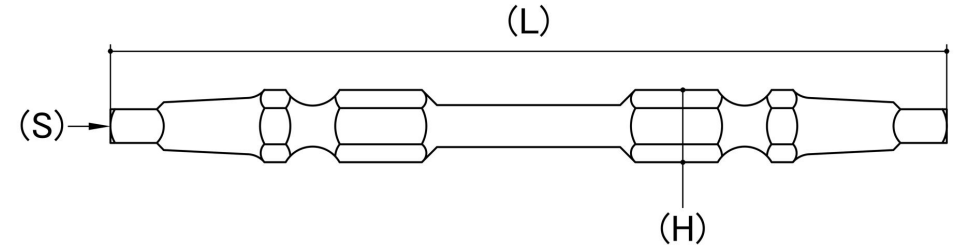

Disclaimer: Images are for illustrative purposes.

Square Double Ended Driver Bit

Series: ThunderMAX Impact

Drive Type: Square

Product Brand: Alpha

Magnetised: Yes

Material: Alloy Tool Steel

Finish: Black Oxide

System Of Measurement: Imperial

Comments: Heavy Duty: Designed for 18v Battery Power Tools

Size (S)	Length (L) (mm)	Hex Size (H) (inches)	Point Size (mm)	Driver Bit Style	Sold in Packs of	sku (Part Number)
SQ2	65	1/4	3.00	Double Ended	1	11S265TMAC1
SQ2	65	1/4	3.00	Double Ended	10	11S265TMAH