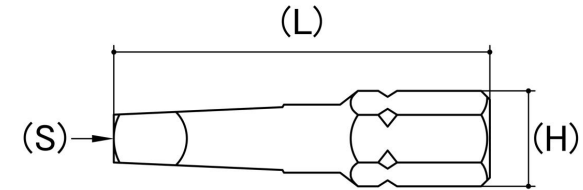

**Comments:** Heavy Duty: Designed for 18v Battery Power Tools

Size (S)	Length (L) (mm)	Hex Size (H) (inches)	Point Size (mm)	Driver Bit Style	Sold in Packs of	sku (Part Number)
SQ1	50	1/4	2.40	Power	1	11S150TMAC1
SQ1	50	1/4	2.40	Power	10	11S150TMAH
SQ2	25	1/4	3.00	Insert	2	11S225TMAC2
SQ2	25	1/4	3.00	Insert	10	11S225TMAH
SQ2	50	1/4	3.00	Power	1	11S250TMAC1
SQ2	50	1/4	3.00	Power	10	11S250TMAH
SQ2	75	1/4	3.00	Power	1	11S275TMAC1
SQ2	75	1/4	3.00	Power	10	11S275TMAH
SQ2	100	1/4	3.00	Power	1	11S2100TMAC1
SQ2	100	1/4	3.00	Power	10	11S2100TMAH
SQ2	150	1/4	3.00	Power	1	11S2150TMAC1
SQ2	150	1/4	3.00	Power	10	11S2150TMAH
SQ3	50	1/4	3.40	Power	1	11S350TMAC1
SQ3	50	1/4	3.40	Power	10	11S350TMAH