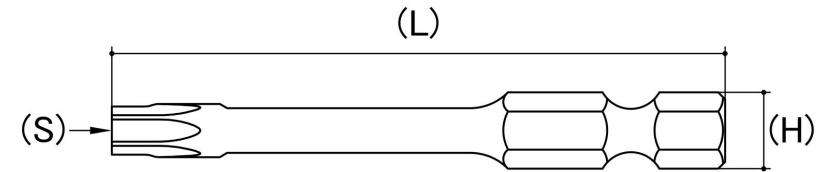

System Of Measurement: Imperial

Comments: Heavy Duty: Designed for 18v Battery Power Tools

| Size (S) | Length (L) (mm) | Hex Size (H) (inches) | Driver Bit Style | Sold in Packs of | sku (Part Number) |
|----------|--------------------|--------------------------|------------------|------------------|----------------------|
| T10 | 50 | 1/4 | Power | 1 | 11T1050TMAC1 |
| T15 | 50 | 1/4 | Power | 1 | 11T1550TMAC1 |
| T20 | 50 | 1/4 | Power | 1 | 11T2050TMAC1 |
| T20 | 50 | 1/4 | Power | 10 | 11T2050TMAH |
| T25 | 50 | 1/4 | Power | 1 | 11T2550TMAC1 |
| T25 | 50 | 1/4 | Power | 10 | 11T2550TMAH |
| T30 | 50 | 1/4 | Power | 1 | 11T3050TMAC1 |
| T30 | 50 | 1/4 | Power | 10 | 11T3050TMAH |
| T40 | 50 | 1/4 | Power | 1 | 11T4050TMAC1 |
| T40 | 50 | 1/4 | Power | 10 | 11T4050TMAH |
| T50 | 50 | 1/4 | Power | 1 | 11T5050TMAC1 |
| T50 | 50 | 1/4 | Power | 10 | 11T5050TMAH |