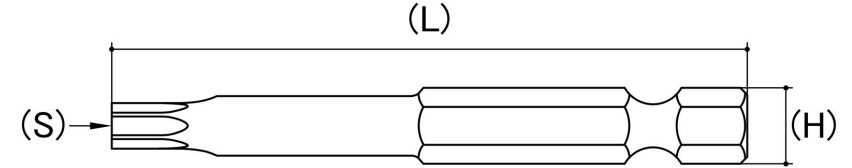

## Torx Driver Bit

**Series:** Standard

**Drive Type:** Torx

**Product Brand:** Alpha

**Magnetised:** Yes

**Material:** Alloy Tool Steel

**System Of Measurement:** Imperial

Size (S)	Length (L) (mm)	Hex Size (H) (inches)	Driver Bit Style	sku (Part Number)
T15	50	1/4	Power	11T1550PA
T20	50	1/4	Power	11T2050PA
T25	50	1/4	Power	11T2550PA
T30	50	1/4	Power	11T3050PA
T40	50	1/4	Power	11T4050PA